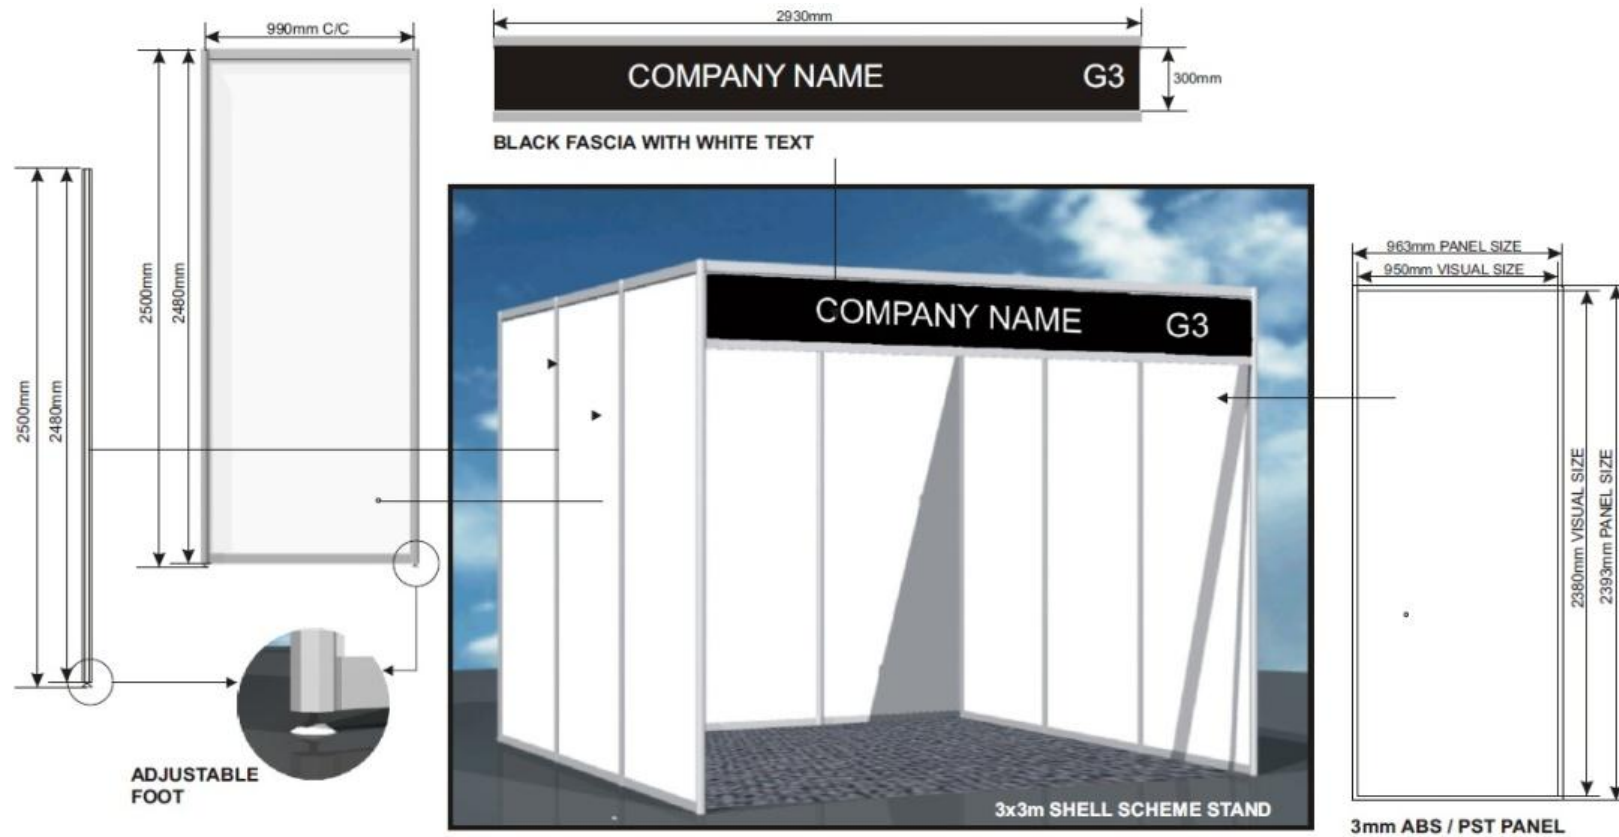

What does a Shell Package look like?

SHELL PACKAGE INCLUDES:
SHELL WALLING, NAME BOARD, LIGHTING, PLUG POINT & CARPETS

Note: all space only stands can order a shell package at an additional cost of R295 per m2.